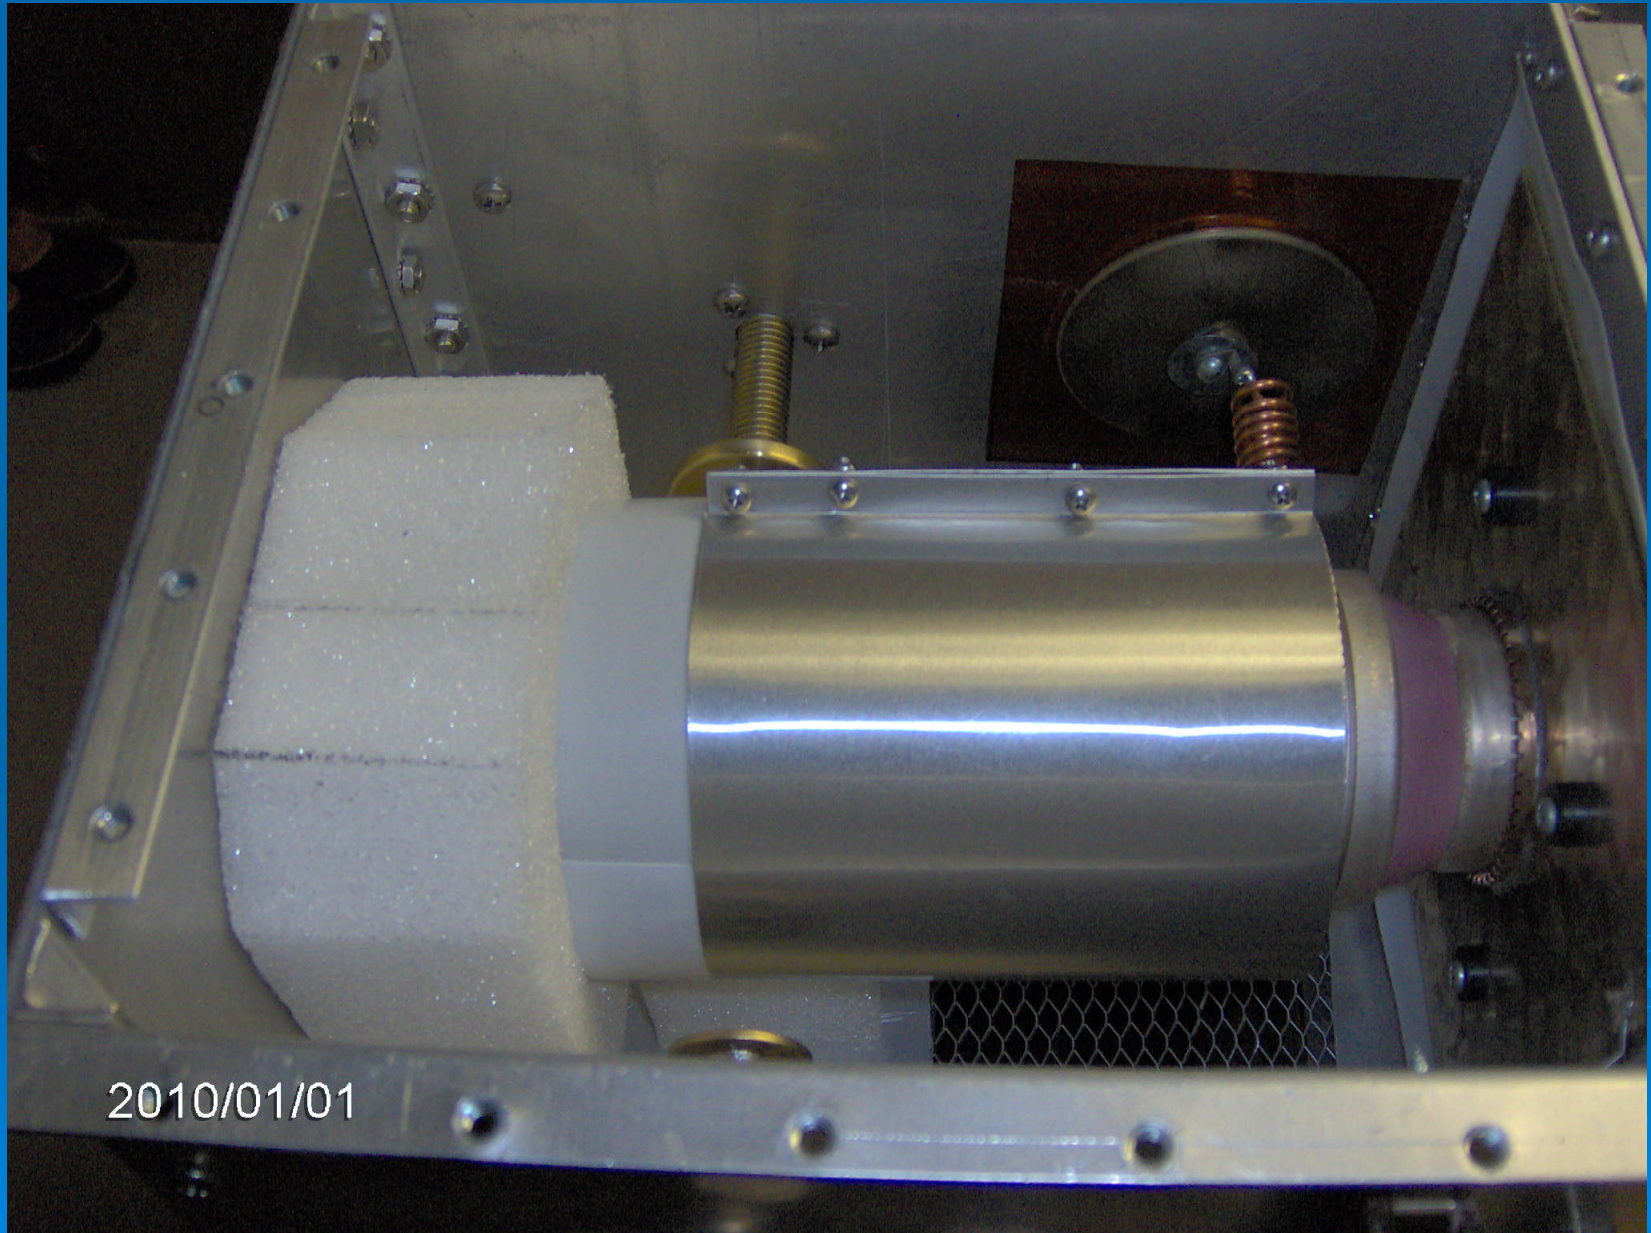

# Hints and Kinks For Building High Power VHF & UHF Amplifiers

*By: Steve Gross  
N4PZ / W9OJI*

2010/01/01

2009/05/02

N4PZ  
MODEL 144 U

OUTPUT TUNE

INPUT

BIAS