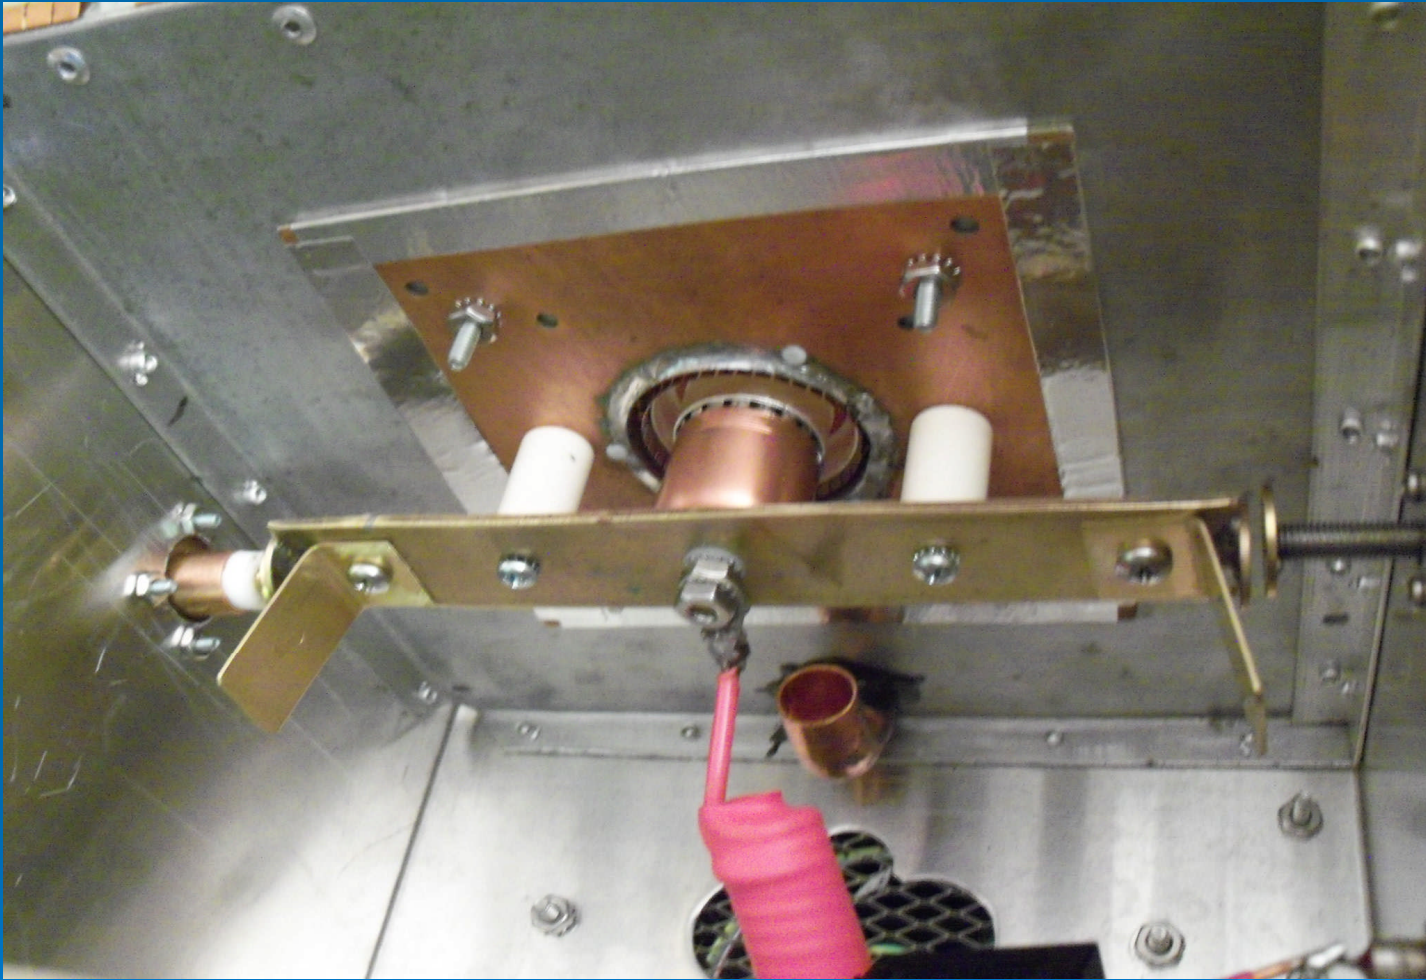

# Hints and Kinks For Building High Power VHF & UHF Amplifiers

*By: Steve Gross  
N4PZ / W9OJI*

2010/01/01

2009/05/02

N4PZ  
MODEL 144 U

OUTPUT TUNE

INPUT

BIAS