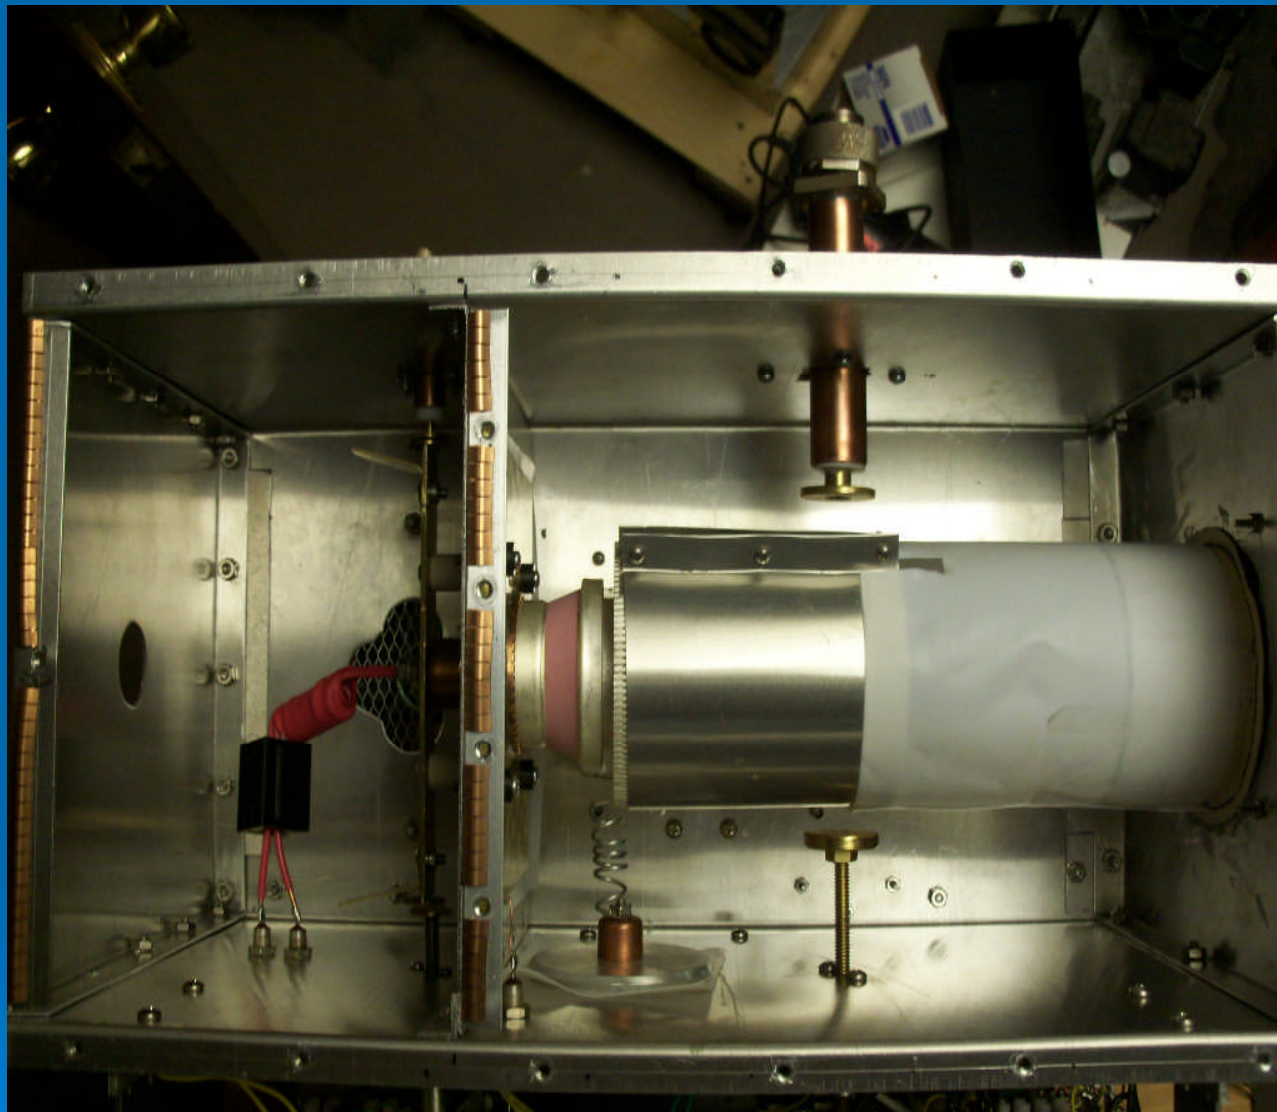

# Hints and Kinks For Building High Power VHF & UHF Amplifiers

*By: Steve Gross  
N4PZ / W9OJI*

2010/01/01

2009/05/02

N4PZ  
MODEL 144 U

OUTPUT TUNE

INPUT

BIAS