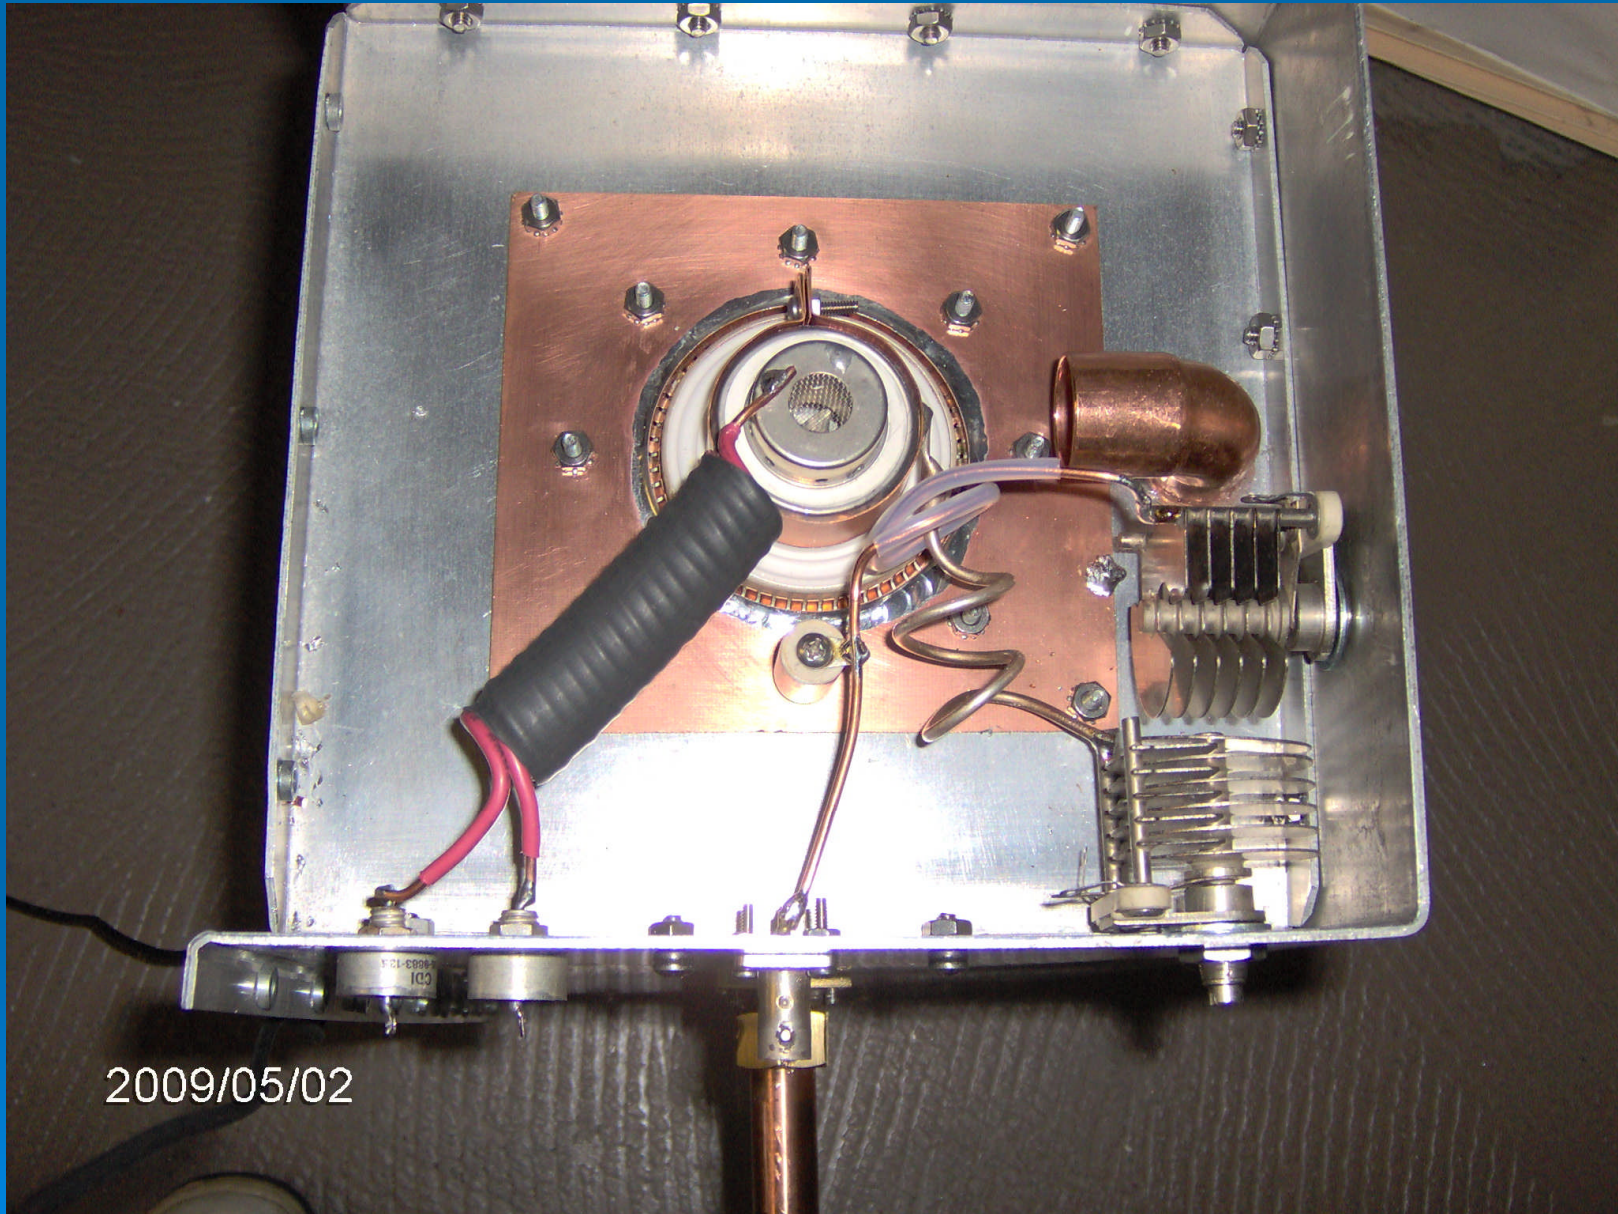

# Hints and Kinks For Building High Power VHF & UHF Amplifiers

*By: Steve Gross  
N4PZ / W9OJI*

2010/01/01

2009/05/02

N4PZ  
MODEL 144 U

OUTPUT TUNE

INPUT

BIAS